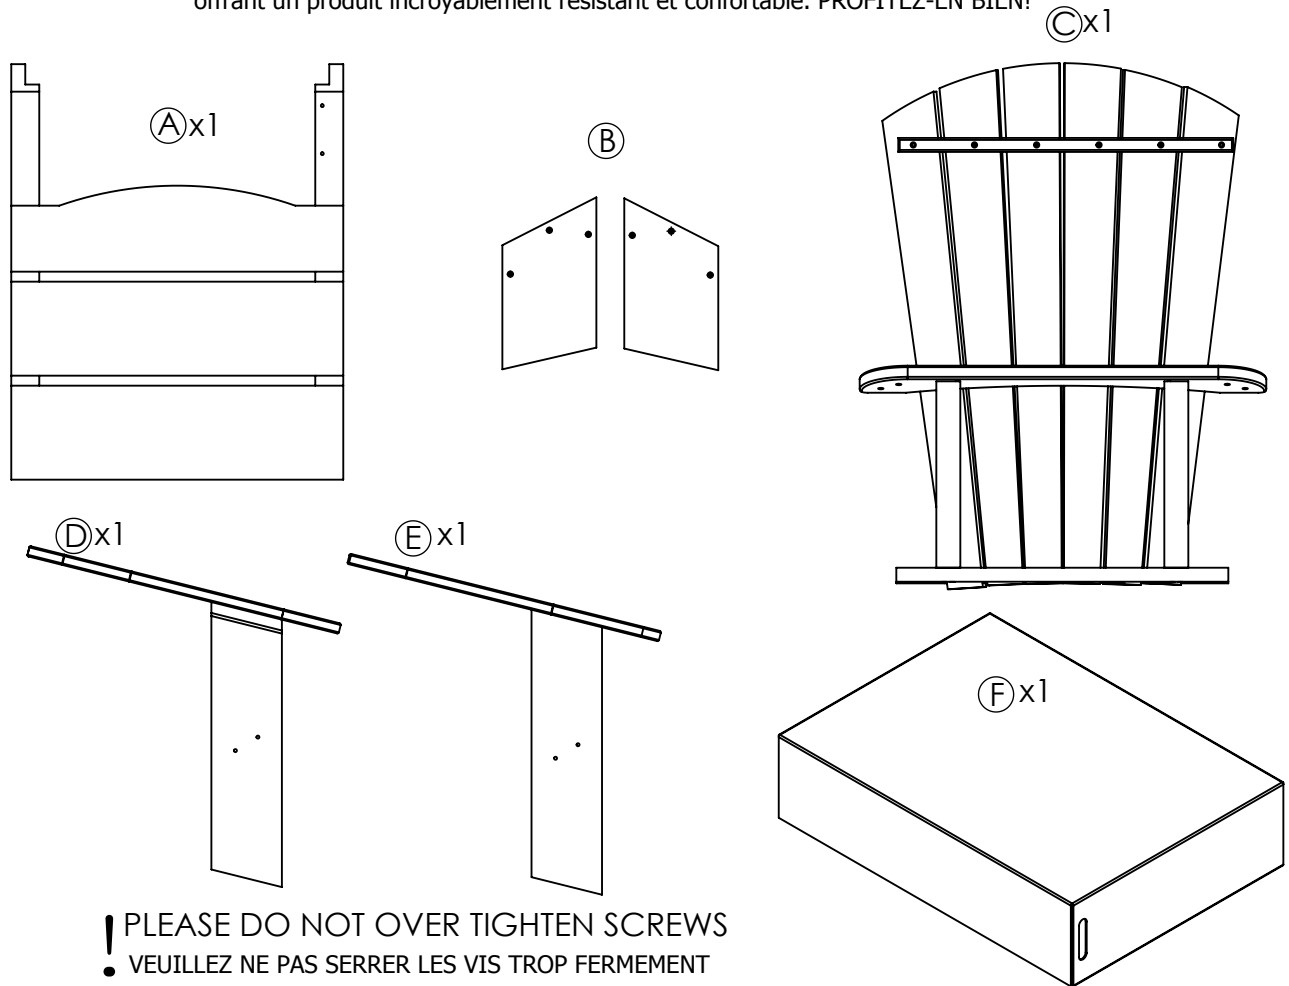

# Muskoka Chair

Chaise Muskoka

Max  
Weight  
Capacity lbs (kg): 500lbs (227 kg)  
Poids  
Maximal lb (kg): 500 lb (227 kg)

**Thank you for purchasing Captiva outdoor furniture. By purchasing this product you have also invested in the environment. This finely crafted, high quality furniture is made from polyolefin plastic, which helps displace millions of water bottle caps bound for landfills and oceans each year. You may notice a few textured spots or slight color variations in the material. Fear not, this is what makes Captiva furniture truly green while giving you an incredibly durable and comfortable product. ENJOY!**

1 1/2" / 38mm

G x 14

H x 4

I x 4

800.490.1283

**FAX** 519.271.8544

[www.captivacasual.com](http://www.captivacasual.com)

- 1  
Ⓐx1  
Ⓓx1  
Ⓔx1  
Ⓕx1  
Ⓖx4  
Ⓘx4